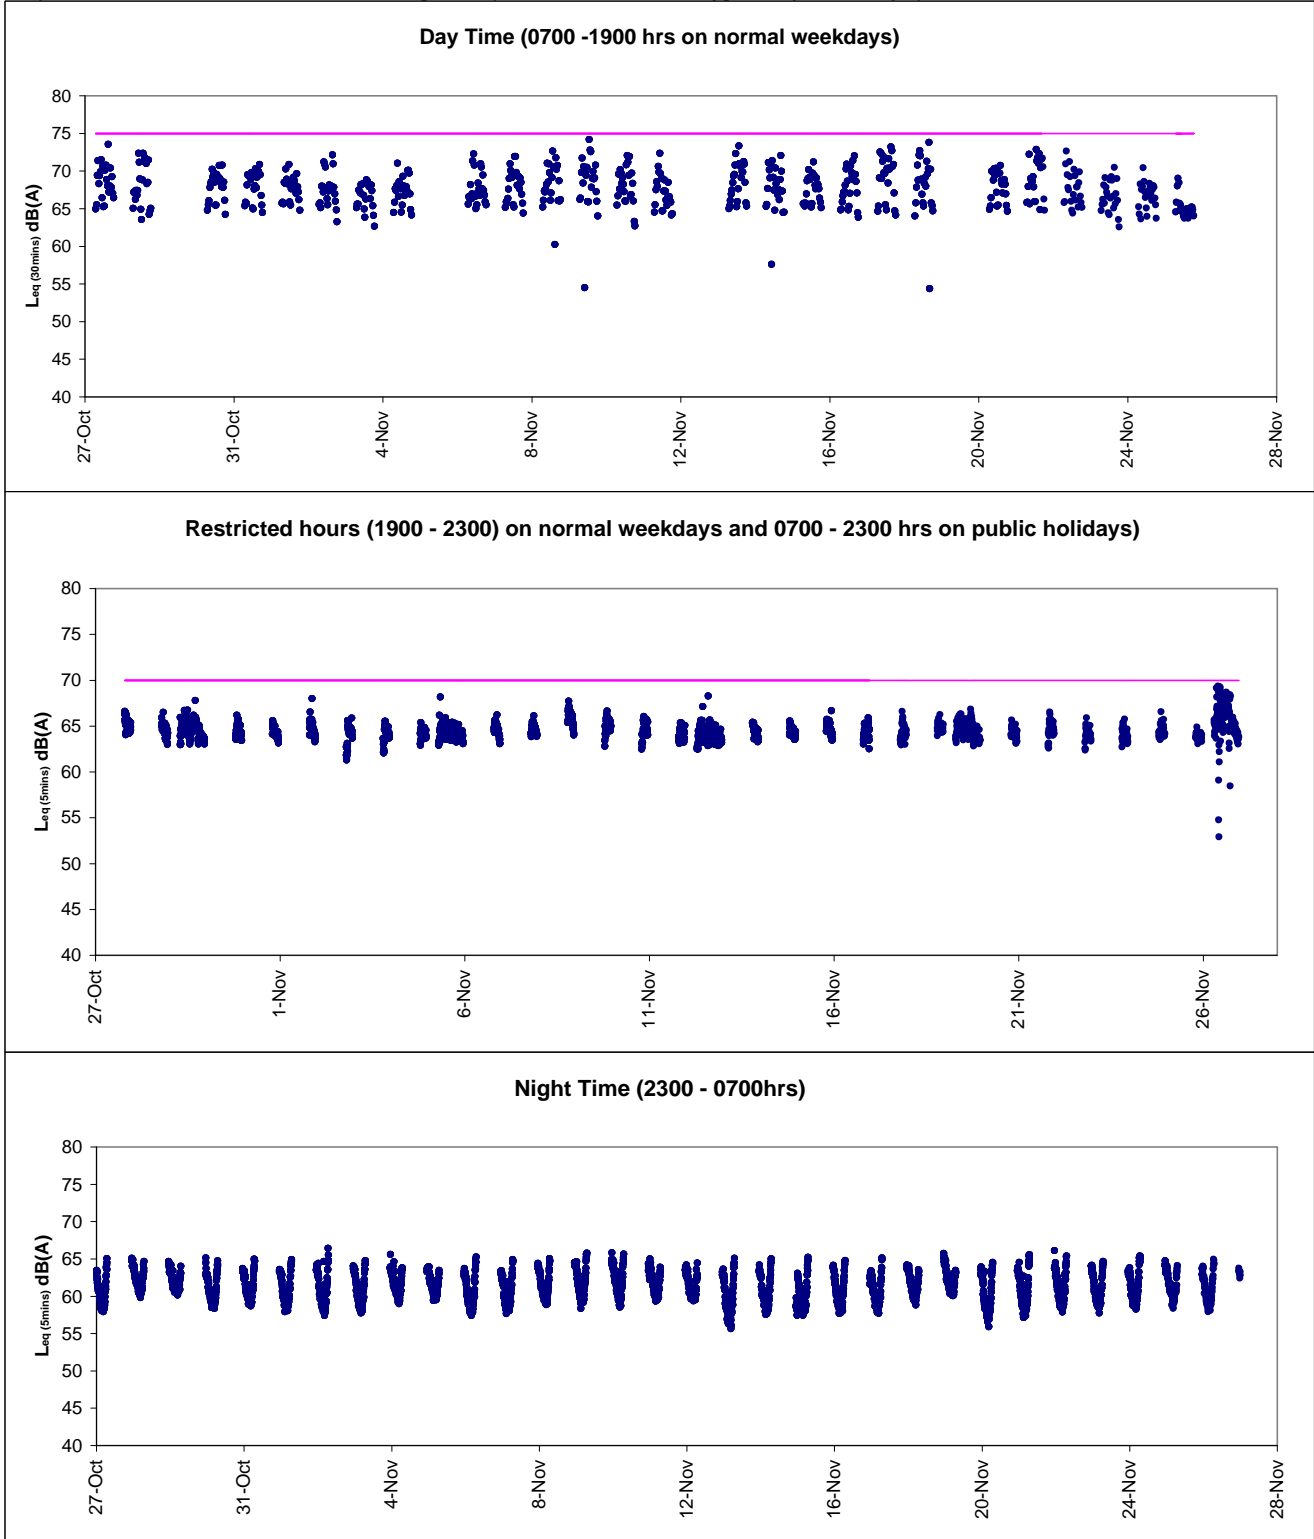

22/11/2011 3:31	55.8	23/11/2011 4:41	57.1	24/11/2011 5:51	61.7	25/11/2011 23:01	62.0	27/11/2011 0:11	61.0
22/11/2011 3:36	55.8	23/11/2011 4:46	55.9	24/11/2011 5:56	60.9	25/11/2011 23:06	62.0	27/11/2011 0:16	60.9
22/11/2011 3:41	55.8	23/11/2011 4:51	56.1	24/11/2011 6:01	58.9	25/11/2011 23:11	62.0	27/11/2011 0:21	59.5
22/11/2011 3:46	56.8	23/11/2011 4:56	56.2	24/11/2011 6:06	60.3	25/11/2011 23:16	62.0	27/11/2011 0:26	60.7
22/11/2011 3:51	56.0	23/11/2011 5:01	59.2	24/11/2011 6:11	61.5	25/11/2011 23:21	62.7	27/11/2011 0:31	59.5
22/11/2011 3:56	56.4	23/11/2011 5:06	56.1	24/11/2011 6:16	60.1	25/11/2011 23:26	60.9	27/11/2011 0:36	59.6
22/11/2011 4:01	55.9	23/11/2011 5:11	56.7	24/11/2011 6:21	60.0	25/11/2011 23:31	61.5	27/11/2011 0:41	59.5
22/11/2011 4:06	56.4	23/11/2011 5:16	58.6	24/11/2011 6:26	61.4	25/11/2011 23:36	61.6	27/11/2011 0:46	60.3
22/11/2011 4:11	56.0	23/11/2011 5:21	57.2	24/11/2011 6:31	62.3	25/11/2011 23:41	62.1	27/11/2011 0:51	59.3
22/11/2011 4:16	55.7	23/11/2011 5:26	58.8	24/11/2011 6:36	61.7	25/11/2011 23:46	61.3	27/11/2011 0:56	61.2
22/11/2011 4:21	55.2	23/11/2011 5:31	57.3	24/11/2011 6:41	62.3	25/11/2011 23:51	61.2	27/11/2011 1:01	61.1
22/11/2011 4:26	56.4	23/11/2011 5:36	60.0	24/11/2011 6:46	63.0	25/11/2011 23:56	61.1	27/11/2011 1:06	60.2
22/11/2011 4:31	55.8	23/11/2011 5:41	60.9	24/11/2011 6:51	63.5	26/11/2011 0:01	60.6	27/11/2011 1:11	58.4
22/11/2011 4:36	56.2	23/11/2011 5:46	59.1	24/11/2011 6:56	63.6	26/11/2011 0:06	60.0	27/11/2011 1:16	58.3
22/11/2011 4:41	56.5	23/11/2011 5:51	59.1	24/11/2011 23:01	70.1	26/11/2011 0:11	60.8	27/11/2011 1:21	58.2
22/11/2011 4:46	56.2	23/11/2011 5:56	57.7	24/11/2011 23:06	70.0	26/11/2011 0:16	60.4	27/11/2011 1:26	57.6
22/11/2011 4:51	56.1	23/11/2011 6:01	58.8	24/11/2011 23:11	69.5	26/11/2011 0:21	60.7	27/11/2011 1:31	57.9
22/11/2011 4:56	56.3	23/11/2011 6:06	59.5	24/11/2011 23:16	68.2	26/11/2011 0:26	60.2	27/11/2011 1:36	57.4
22/11/2011 5:01	56.1	23/11/2011 6:11	60.3	24/11/2011 23:21	69.0	26/11/2011 0:31	60.3	27/11/2011 1:41	57.5
22/11/2011 5:06	56.3	23/11/2011 6:16	59.8	24/11/2011 23:26	69.3	26/11/2011 0:36	60.3	27/11/2011 1:46	56.8
22/11/2011 5:11	56.7	23/11/2011 6:21	60.0	24/11/2011 23:31	68.9	26/11/2011 0:41	60.4	27/11/2011 1:51	57.1
22/11/2011 5:16	56.4	23/11/2011 6:26	61.6	24/11/2011 23:36	68.9	26/11/2011 0:46	60.2	27/11/2011 1:56	58.6
22/11/2011 5:21	57.0	23/11/2011 6:31	60.9	24/11/2011 23:41	65.7	26/11/2011 0:51	59.6	27/11/2011 2:01	57.5
22/11/2011 5:26	57.5	23/11/2011 6:36	61.8	24/11/2011 23:46	64.7	26/11/2011 0:56	59.6	27/11/2011 2:06	58.1
22/11/2011 5:31	57.2	23/11/2011 6:41	62.0	24/11/2011 23:51	64.5	26/11/2011 1:01	58.8	27/11/2011 2:11	59.4
22/11/2011 5:36	58.3	23/11/2011 6:46	62.5	24/11/2011 23:56	64.9	26/11/2011 1:06	59.2	27/11/2011 2:16	57.3
22/11/2011 5:41	58.2	23/11/2011 6:51	63.0	25/11/2011 0:01	64.2	26/11/2011 1:11	58.1	27/11/2011 2:21	56.6
22/11/2011 5:46	62.1	23/11/2011 6:56	63.2	25/11/2011 0:06	64.3	26/11/2011 1:16	58.0	27/11/2011 2:26	56.5
22/11/2011 5:51	59.9	23/11/2011 23:01	61.5	25/11/2011 0:11	64.6	26/11/2011 1:21	59.3	27/11/2011 2:31	56.6
22/11/2011 5:56	57.7	23/11/2011 23:06	62.8	25/11/2011 0:16	64.3	26/11/2011 1:26	58.9	27/11/2011 2:36	55.8
22/11/2011 6:01	59.8	23/11/2011 23:11	62.2	25/11/2011 0:21	64.2	26/11/2011 1:31	62.1	27/11/2011 2:41	57.6
22/11/2011 6:06	60.3	23/11/2011 23:16	63.1	25/11/2011 0:26	64.5	26/11/2011 1:36	58.8	27/11/2011 2:46	56.8
22/11/2011 6:11	60.0	23/11/2011 23:21	62.3	25/11/2011 0:31	65.5	26/11/2011 1:41	58.6	27/11/2011 2:51	55.6
22/11/2011 6:16	59.4	23/11/2011 23:26	62.1	25/11/2011 0:36	62.5	26/11/2011 1:46	58.4	27/11/2011 2:56	55.5
22/11/2011 6:21	60.7	23/11/2011 23:31	61.8	25/11/2011 0:41	62.2	26/11/2011 1:51	58.3	27/11/2011 3:01	55.6
22/11/2011 6:26	61.4	23/11/2011 23:36	62.0	25/11/2011 0:46	62.2	26/11/2011 1:56	57.7	27/11/2011 3:06	56.0
22/11/2011 6:31	62.0	23/11/2011 23:41	62.0	25/11/2011 0:51	62.0	26/11/2011 2:01	57.5	27/11/2011 3:11	56.0
22/11/2011 6:36	62.5	23/11/2011 23:46	61.7	25/11/2011 0:56	62.9	26/11/2011 2:06	57.2	27/11/2011 3:16	56.4
22/11/2011 6:41	62.4	23/11/2011 23:51	61.7	25/11/2011 1:01	63.6	26/11/2011 2:11	57.2	27/11/2011 3:21	56.7
22/11/2011 6:46	64.3	23/11/2011 23:56	61.0	25/11/2011 1:06	60.9	26/11/2011 2:16	56.8	27/11/2011 3:26	57.4
22/11/2011 6:51	65.8	24/11/2011 0:01	61.5	25/11/2011 1:11	61.9	26/11/2011 2:21	57.8	27/11/2011 3:31	56.0
22/11/2011 6:56	64.0	24/11/2011 0:06	61.2	25/11/2011 1:16	62.1	26/11/2011 2:26	56.9	27/11/2011 3:36	54.0
22/11/2011 23:01	62.3	24/11/2011 0:11	61.6	25/11/2011 1:21	61.4	26/11/2011 2:31	57.0	27/11/2011 3:41	56.6
22/11/2011 23:06	62.2	24/11/2011 0:16	61.4	25/11/2011 1:26	61.5	26/11/2011 2:36	57.8	27/11/2011 3:46	55.2
22/11/2011 23:11	63.9	24/11/2011 0:21	60.4	25/11/2011 1:31	61.3	26/11/2011 2:41	56.9	27/11/2011 3:51	56.8
22/11/2011 23:16	61.6	24/11/2011 0:26	60.6	25/11/2011 1:36	61.7	26/11/2011 2:46	55.9	27/11/2011 3:56	54.9

Graphic Presentation of Real Time Noise Monitoring Result (Food and Environmental Hygiene Department Depot)