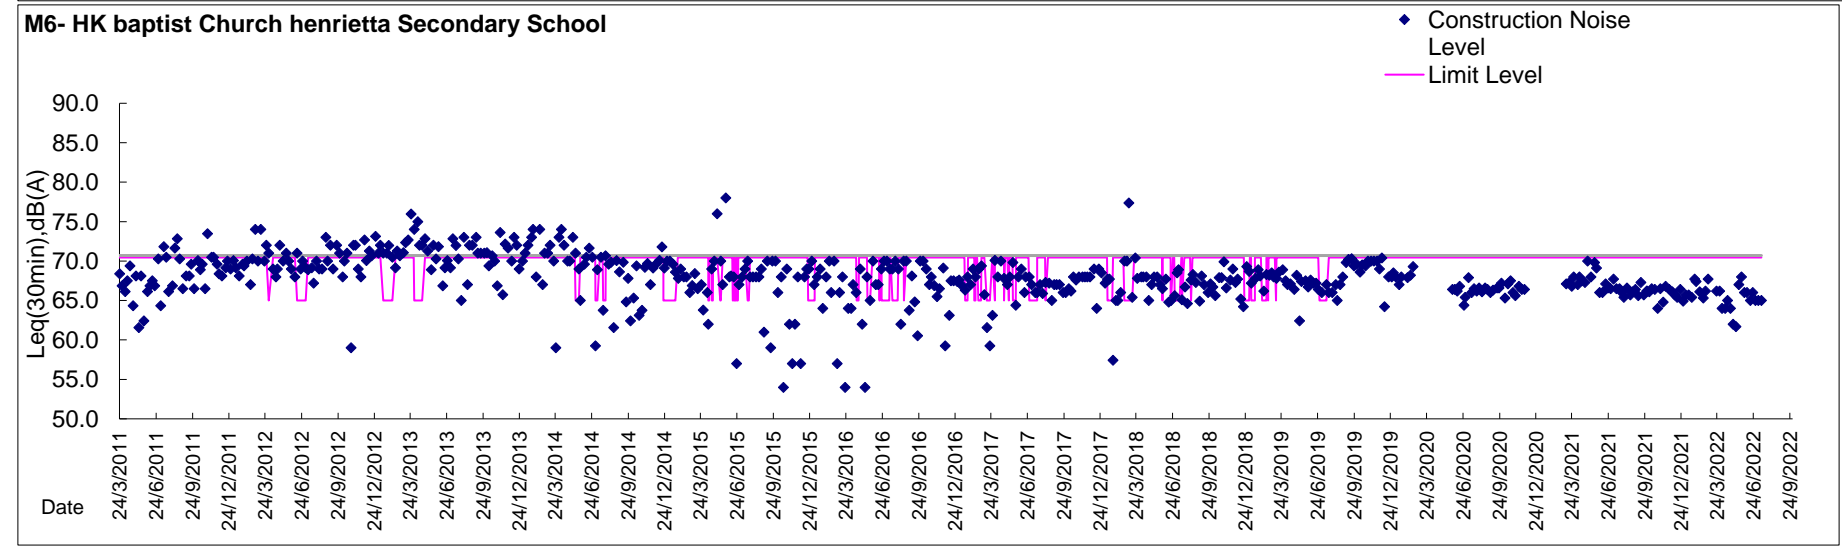

Graphic Presentation of Noise Monitoring Result  
Day Time (0700 - 1900hrs on normal weekdays)

Graphic Presentation of Noise Monitoring Result  
Day Time (0700 - 1900hrs on normal weekdays)

Graphic Presentation of Noise Monitoring Result  
Day Time (0700 - 1900hrs on normal weekdays)

Graphic Presentation of Noise Monitoring Result  
Day Time (0700 - 1900hrs on normal weekdays)

Graphic Presentation of Noise Monitoring Result  
Day Time (0700 - 1900hrs on normal weekdays)