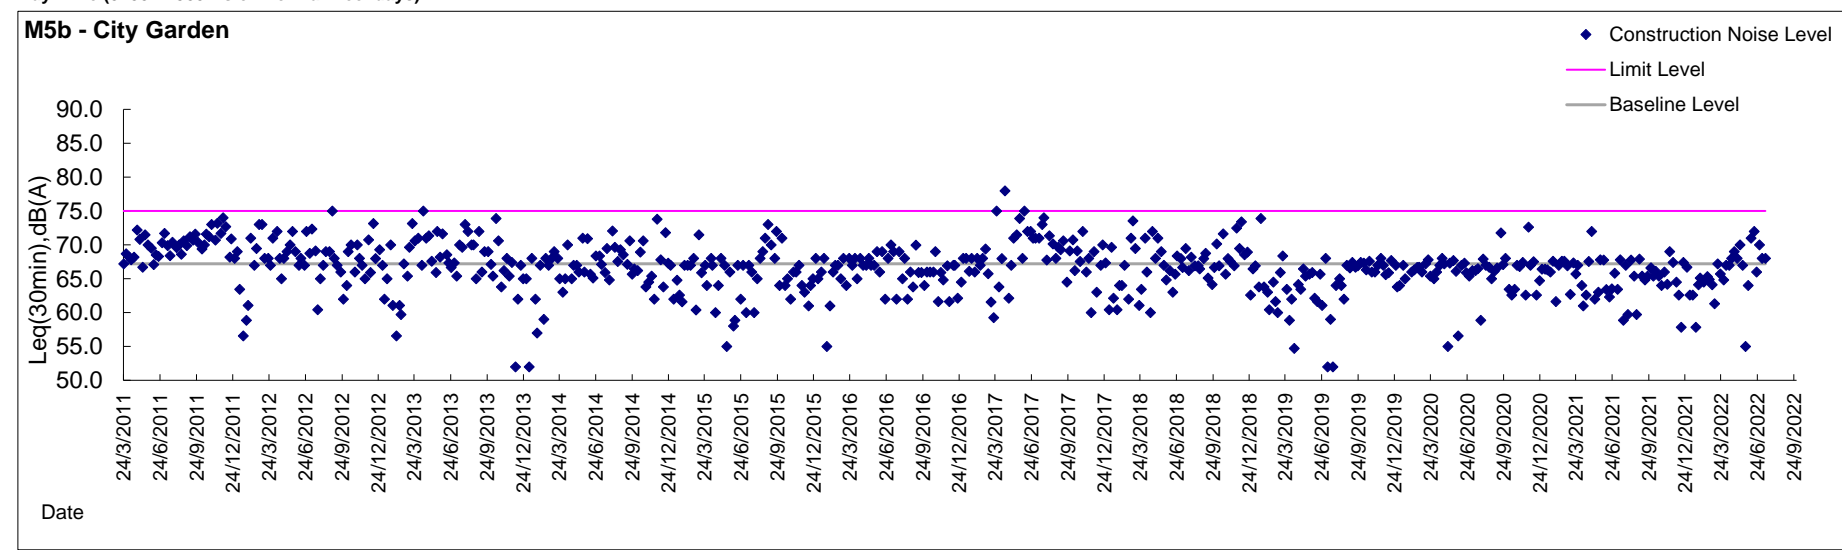

Graphic Presentation of Noise Monitoring Result  
Day Time (0700 - 1900hrs on normal weekdays)

Graphic Presentation of Noise Monitoring Result  
Day Time (0700 - 1900hrs on normal weekdays)

Graphic Presentation of Noise Monitoring Result  
Day Time (0700 - 1900hrs on normal weekdays)

Graphic Presentation of Noise Monitoring Result  
Day Time (0700 - 1900hrs on normal weekdays)

Graphic Presentation of Noise Monitoring Result  
Day Time (0700 - 1900hrs on normal weekdays)