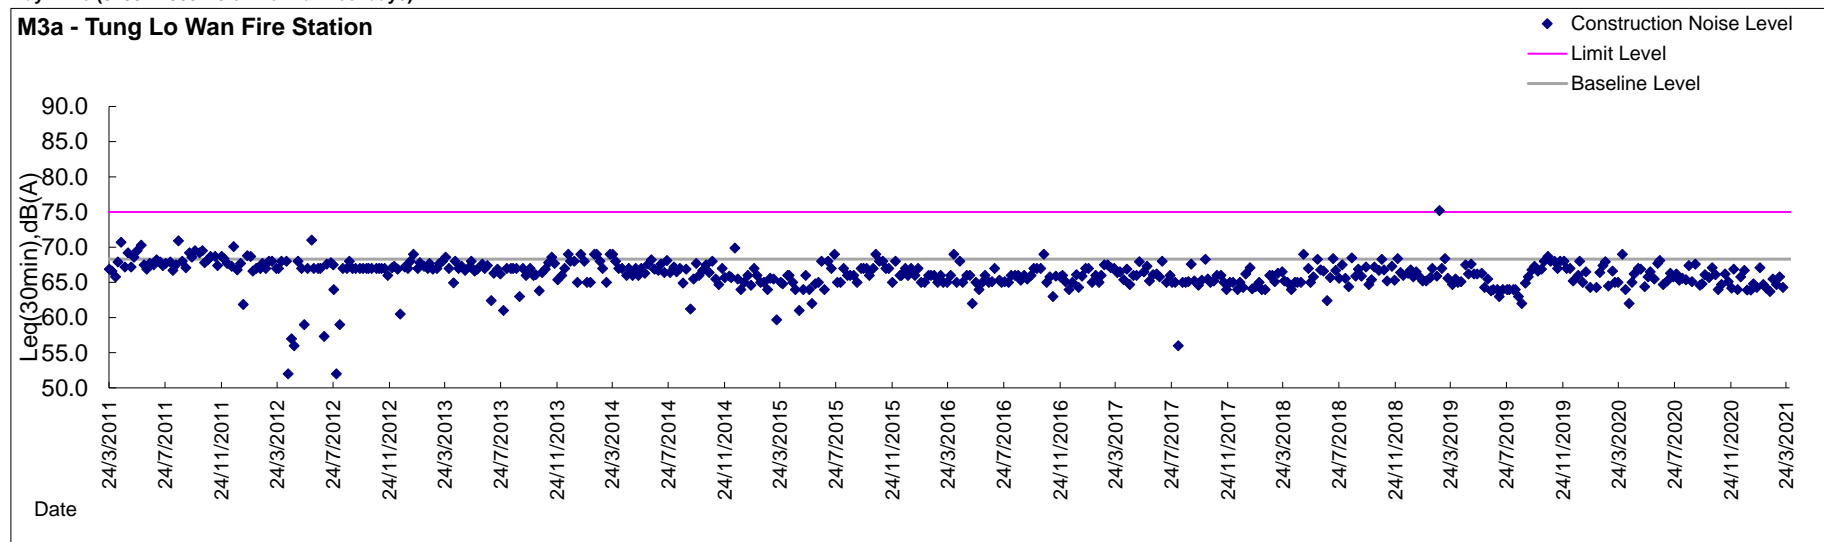

Graphic Presentation of Noise Monitoring Result  
Day Time (0700 - 1900hrs on normal weekdays)

Graphic Presentation of Noise Monitoring Result  
Day Time (0700 - 1900hrs on normal weekdays)

Graphic Presentation of Noise Monitoring Result  
Day Time (0700 - 1900hrs on normal weekdays)

Graphic Presentation of Noise Monitoring Result  
Day Time (0700 - 1900hrs on normal weekdays)

Graphic Presentation of Noise Monitoring Result  
Day Time (0700 - 1900hrs on normal weekdays)