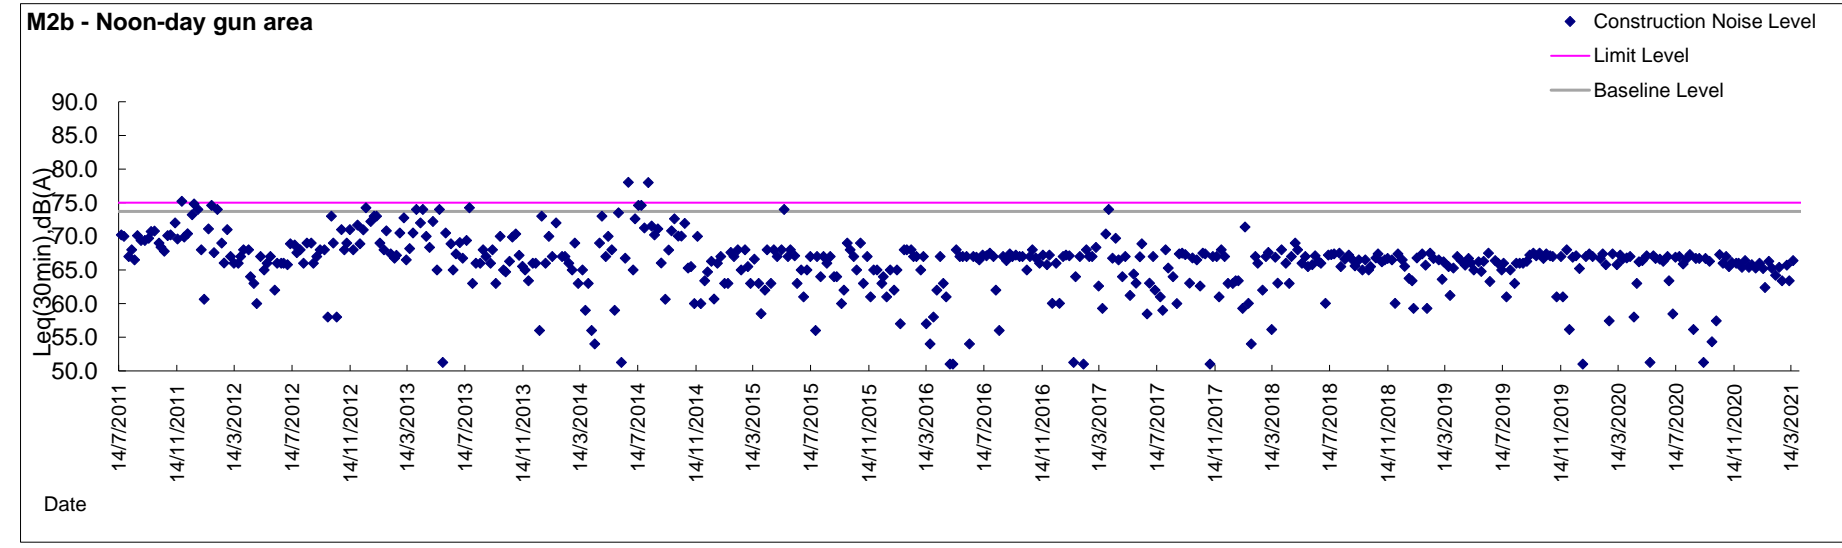

Graphic Presentation of Noise Monitoring Result  
Day Time (0700 - 1900hrs on normal weekdays)

Graphic Presentation of Noise Monitoring Result  
Day Time (0700 - 1900hrs on normal weekdays)

Graphic Presentation of Noise Monitoring Result  
Day Time (0700 - 1900hrs on normal weekdays)

Graphic Presentation of Noise Monitoring Result  
Day Time (0700 - 1900hrs on normal weekdays)

Graphic Presentation of Noise Monitoring Result  
Day Time (0700 - 1900hrs on normal weekdays)