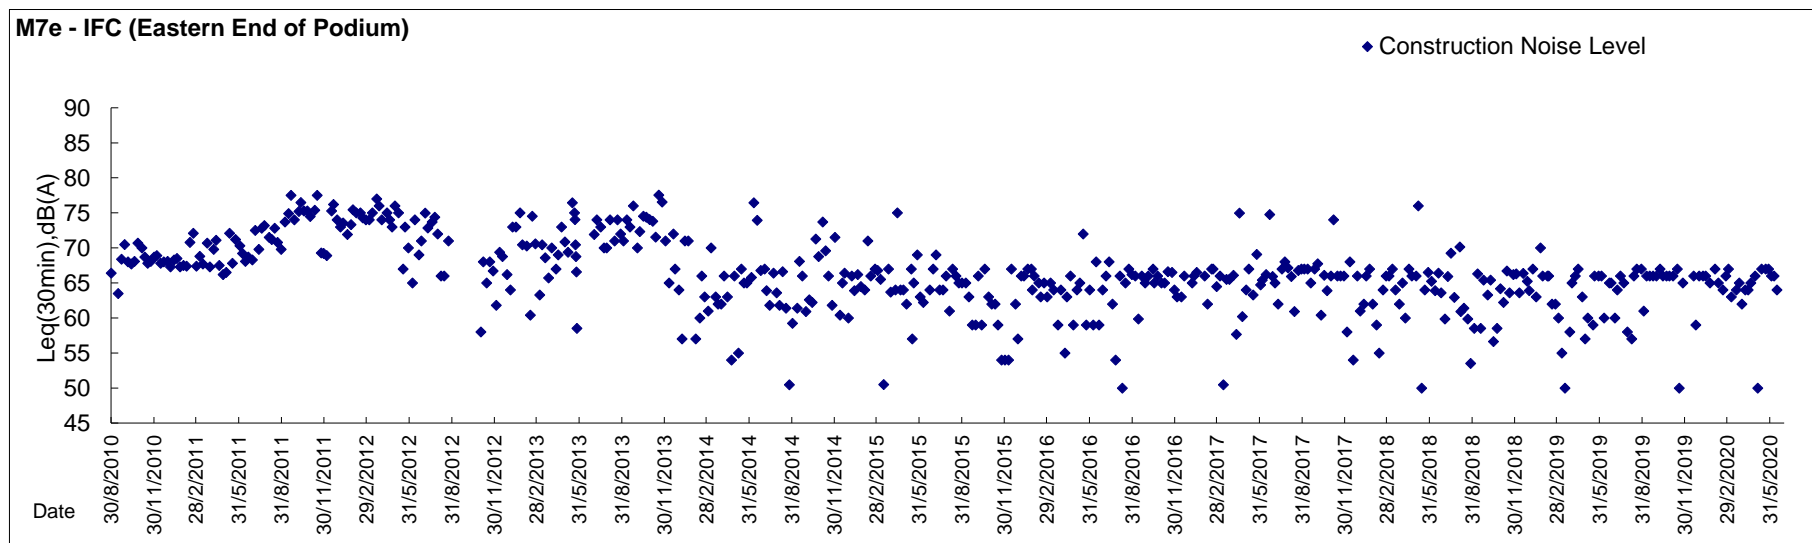

Graphic Presentation of Noise Monitoring Result  
Day Time (0700 - 1900hrs on normal weekdays)

Graphic Presentation of Noise Monitoring Result  
Day Time (0700 - 1900hrs on normal weekdays)

Graphic Presentation of Noise Monitoring Result  
Day Time (0700 - 1900hrs on normal weekdays)

Graphic Presentation of Noise Monitoring Result  
Day Time (0700 - 1900hrs on normal weekdays)

Graphic Presentation of Noise Monitoring Result  
Day Time (0700 - 1900hrs on normal weekdays)