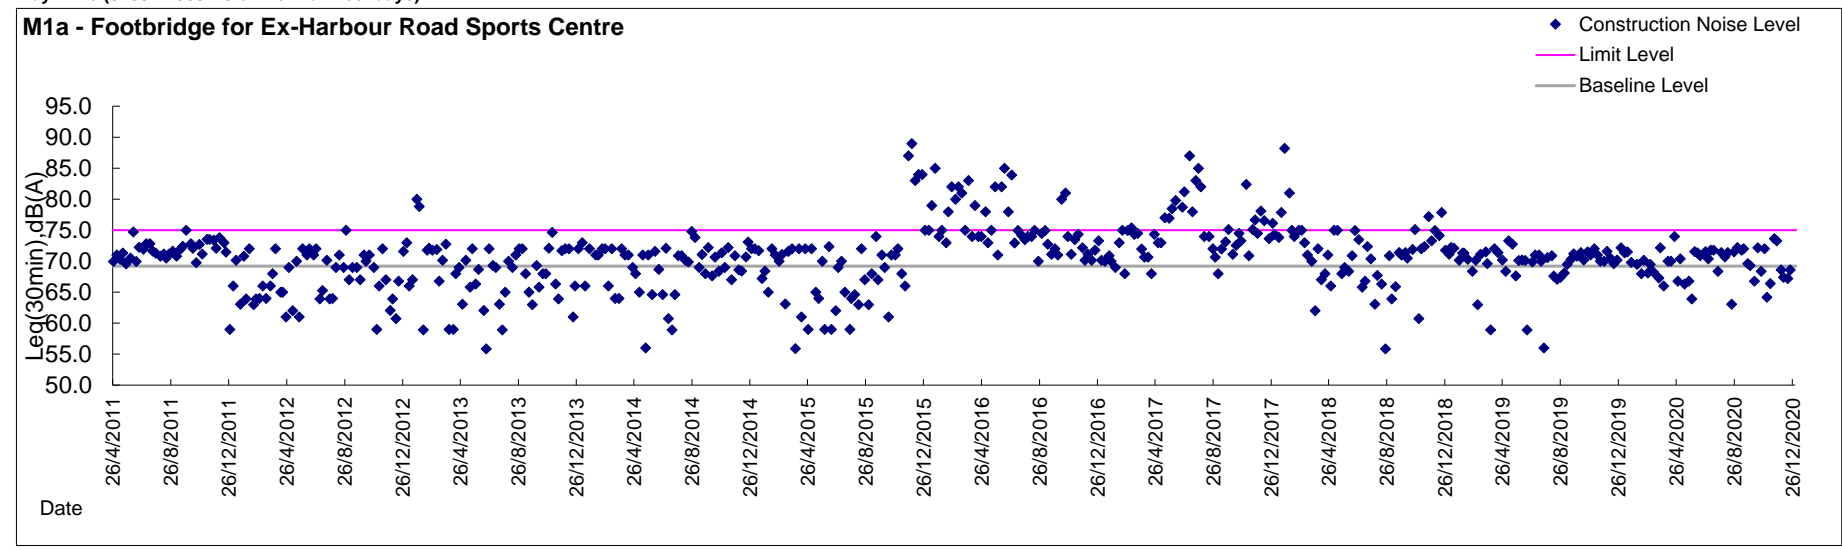

Graphic Presentation of Noise Monitoring Result  
Day Time (0700 - 1900hrs on normal weekdays)

Graphic Presentation of Noise Monitoring Result  
Day Time (0700 - 1900hrs on normal weekdays)

Graphic Presentation of Noise Monitoring Result  
Day Time (0700 - 1900hrs on normal weekdays)

Graphic Presentation of Noise Monitoring Result  
Day Time (0700 - 1900hrs on normal weekdays)

Graphic Presentation of Noise Monitoring Result  
Day Time (0700 - 1900hrs on normal weekdays)