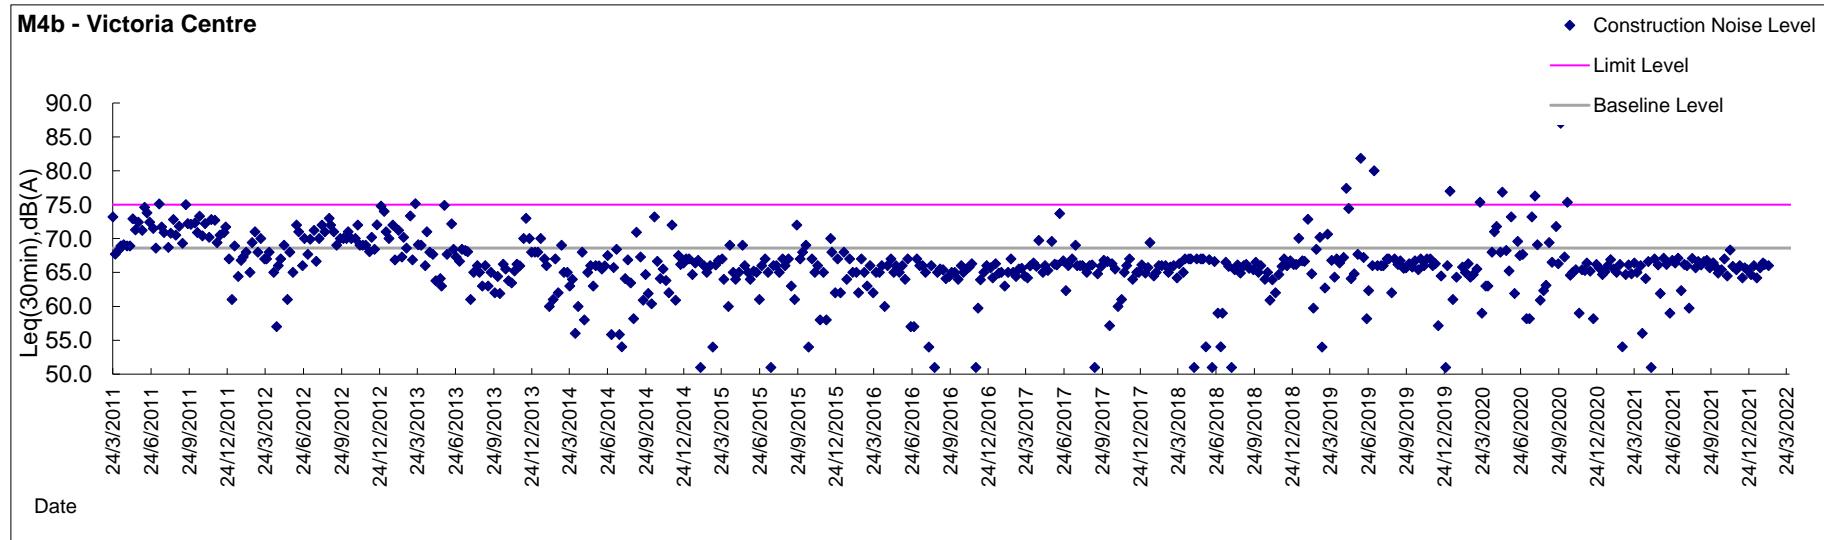

Graphic Presentation of Noise Monitoring Result  
Day Time (0700 - 1900hrs on normal weekdays)

Graphic Presentation of Noise Monitoring Result  
Day Time (0700 - 1900hrs on normal weekdays)

Graphic Presentation of Noise Monitoring Result  
Day Time (0700 - 1900hrs on normal weekdays)

Graphic Presentation of Noise Monitoring Result  
Day Time (0700 - 1900hrs on normal weekdays)

Graphic Presentation of Noise Monitoring Result  
Day Time (0700 - 1900hrs on normal weekdays)