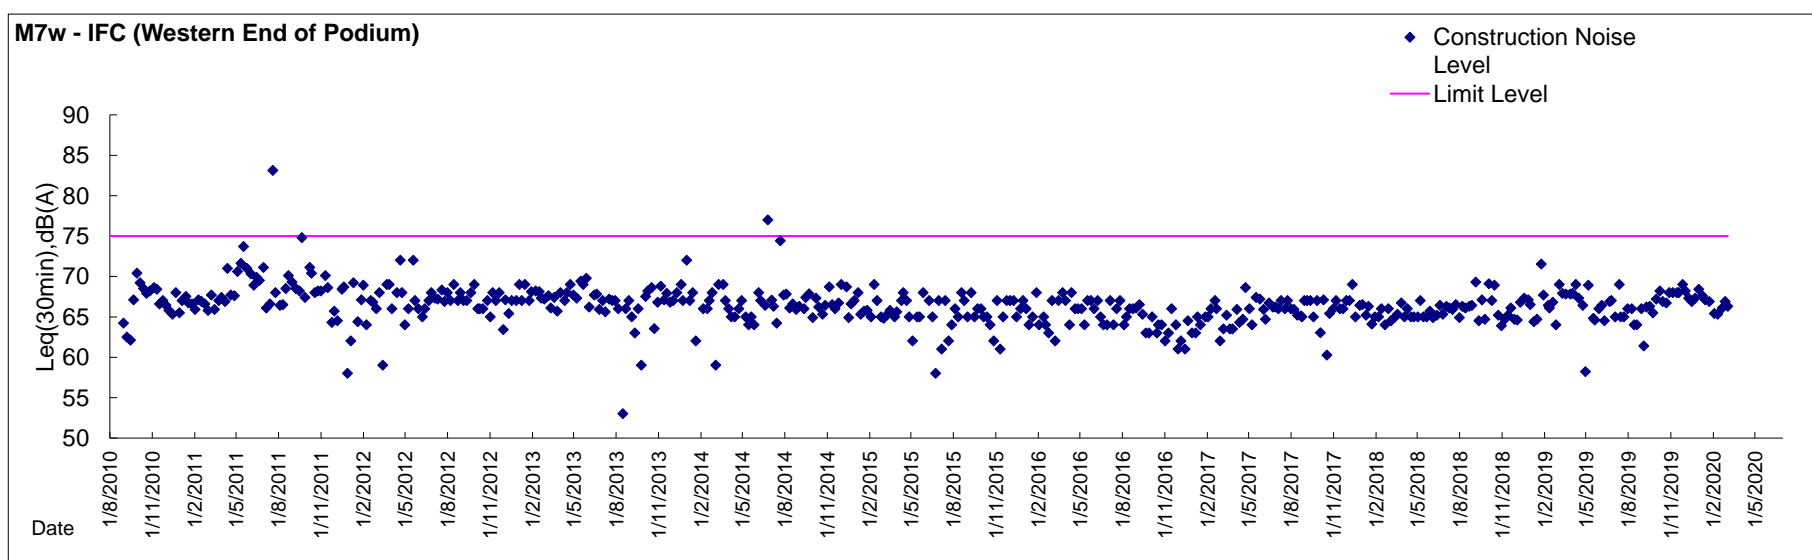

Graphic Presentation of Noise Monitoring Result  
Day Time (0700 - 1900hrs on normal weekdays)

Graphic Presentation of Noise Monitoring Result  
Day Time (0700 - 1900hrs on normal weekdays)

Graphic Presentation of Noise Monitoring Result  
Day Time (0700 - 1900hrs on normal weekdays)

Graphic Presentation of Noise Monitoring Result  
Day Time (0700 - 1900hrs on normal weekdays)

Graphic Presentation of Noise Monitoring Result  
Day Time (0700 - 1900hrs on normal weekdays)