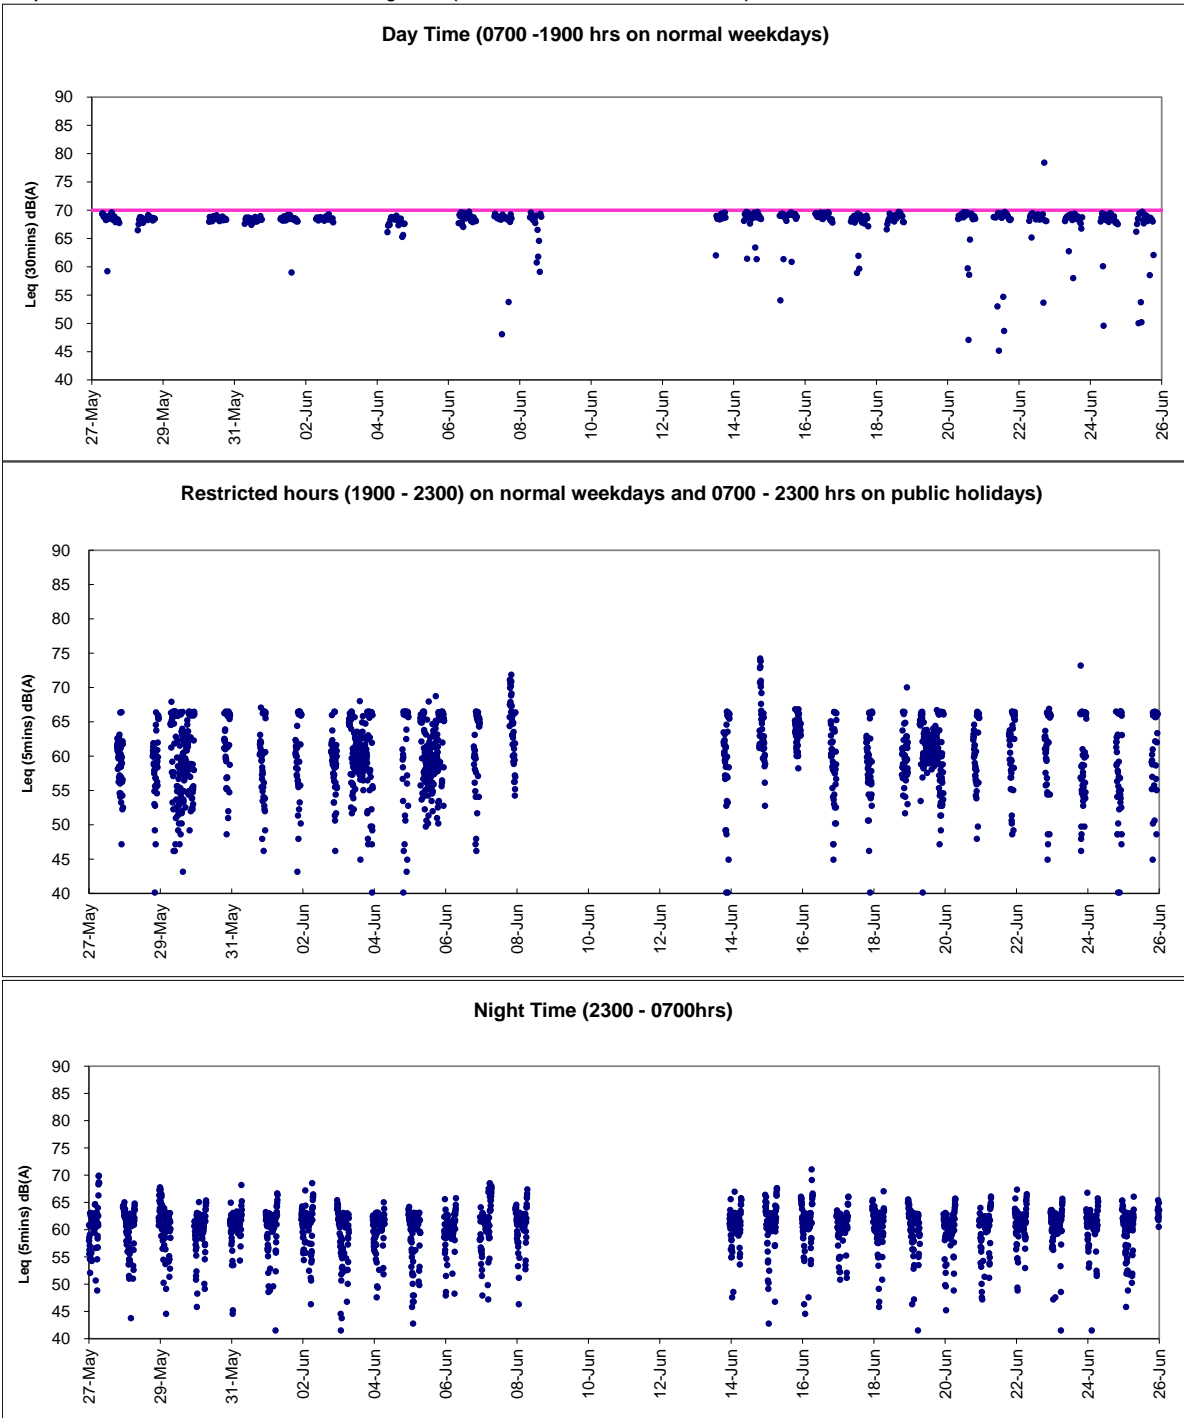

Graphic Presentation of Real Time Noise Monitoring Result (RTN1-Food and Environmental Hygiene Department Depot)

Remark(s):  
Power interruption was experienced from i)0001hrs on 27 May 2022 to 1600hrs on 01 Jun 2022; ii)0916hrs on 06 Jun to 1630hrs on 08 Jun 2022; iii)1046hrs on 13 Jun 2022 to 1620hrs on 16 Jun 2022; iv)1541hrs on 17 Jun 2022 to 1620hrs on 22 Jun 2022; and v)2301hrs on 25 Jun 2022 to 2400hrs on 26 Jun 2022.

Graphic Presentation of Real Time Noise Monitoring Result (RTN2a- Hong Kong Electric Centre)

Graphic Presentation of Real Time Noise Monitoring Result (RTN3-Yu Lee Mo Fan Memorial School)

Remark(s):  
Power interruption was experienced from 1516hrs on 08 Jun 2022 to 1135hrs on 13 Jun 2022.

Graphic Presentation of Real Time Noise Monitoring Result (RTN4-Causeway Bay Community Centre)

Graphic Presentation of Real Time Noise Monitoring Result (RTN1-Food and Environmental Hygiene Department Depot)

Remark(s):  
Power interruption was experienced from i)0001hrs on 27 Jun 2022 to 1510hrs on 29 Jun 2022; ii)1701hrs on 30 Jun to 1115hrs on 06 Jul 2022; iii)1331hrs on 07 Jul 2022 to 1400hrs on 14 Jul 2022; iv)2301hrs on 16 Jul 2022 to 2300hrs on 17 Jul 2022; v) 1201hrs on 18 Jul 2022 to 1455hrs on 20 Jul 2022; and vi)1731hrs on 21 Jul 2022 to 2400hrs on 26 Jun 2022.