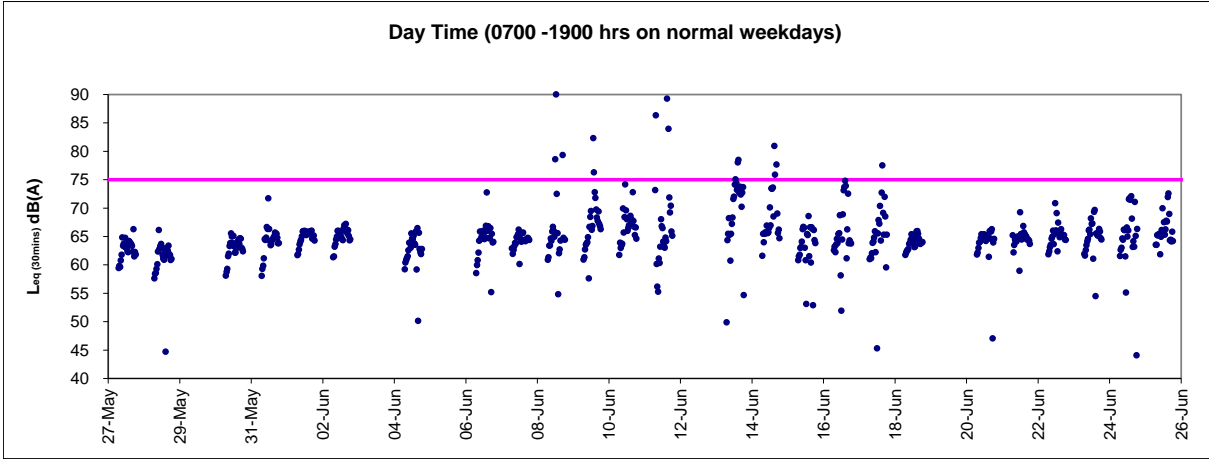

Graphic Presentation of Real Time Noise Monitoring Result (RTN1-Food and Environmental Hygiene Department Depot)

Remark(s):  
Power interruption was experienced from i)0001hrs on 27 May 2022 to 1600hrs on 01 Jun 2022; ii)0916hrs on 06 Jun to 1630hrs on 08 Jun 2022; iii)1046hrs on 13 Jun 2022 to 1620hrs on 16 Jun 2022; iv)1541hrs on 17 Jun 2022 to 1620hrs on 22 Jun 2022; and v)2301hrs on 25 Jun 2022 to 2400hrs on 26 Jun 2022.

Graphic Presentation of Real Time Noise Monitoring Result (RTN2a- Hong Kong Electric Centre)

Graphic Presentation of Real Time Noise Monitoring Result (RTN3-Yu Lee Mo Fan Memorial School)

Remark(s):  
Power interruption was experienced from 1516hrs on 08 Jun 2022 to 1135hrs on 13 Jun 2022.

Remark(s):  
Power interruption was experienced from i)0001hrs on 27 Jun 2022 to 1510hrs on 29 Jun 2022; ii)1701hrs on 30 Jun to 1115hrs on 06 Jul 2022; iii)1331hrs on 07 Jul 2022 to 1400hrs on 14 Jul 2022; iv)2301hrs on 16 Jul 2022 to 2300hrs on 17 Jul 2022; v) 1201hrs on 18 Jul 2022 to 1455hrs on 20 Jul 2022; and vi)1731hrs on 21 Jul 2022 to 2400hrs on 26 Jun 2022.