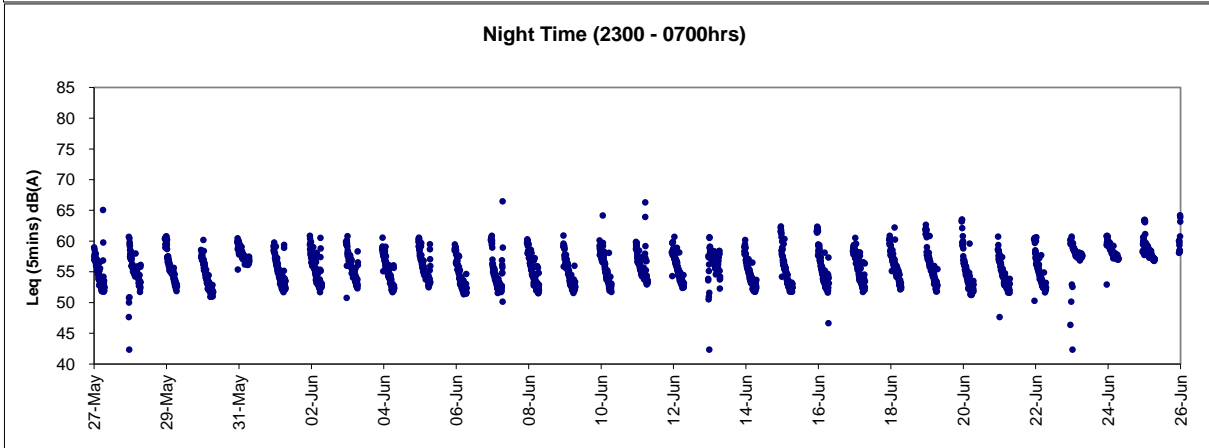

Graphic Presentation of Real Time Noise Monitoring Result (RTN4-Causeway Bay Community Centre)