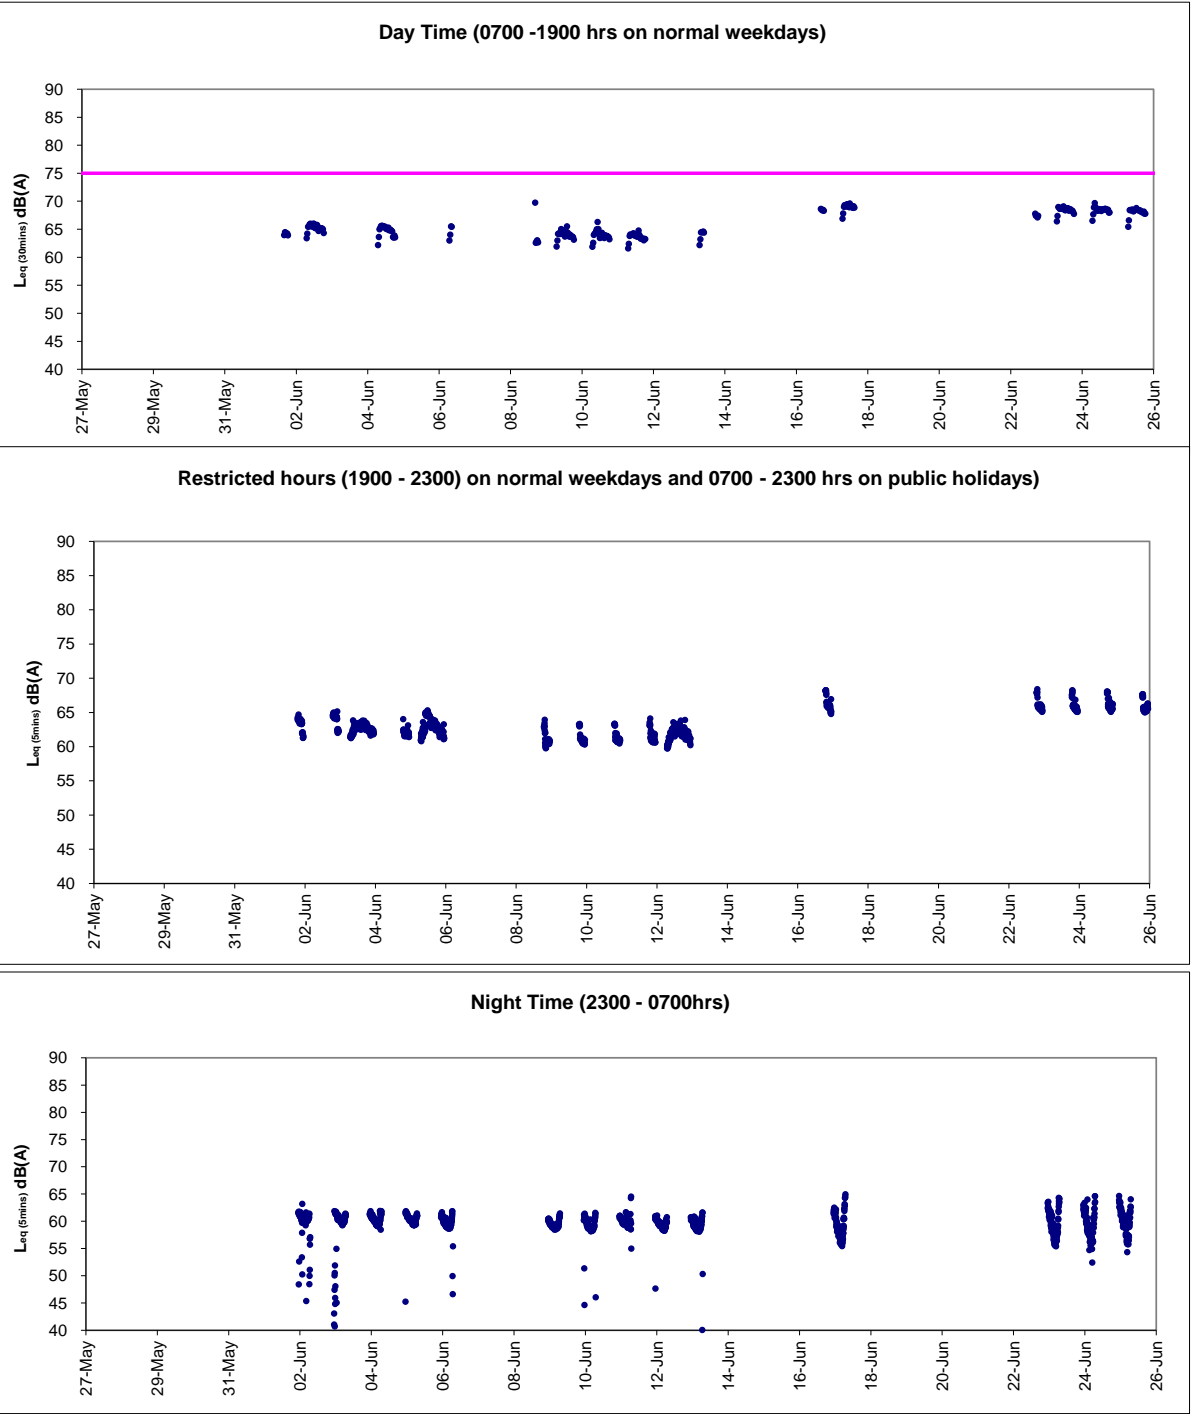

Graphic Presentation of Real Time Noise Monitoring Result (RTN1-Food and Environmental Hygiene Department Depot)

Remark(s):  
Power interruption was experienced from i)0001hrs on 27 May 2022 to 1600hrs on 01 Jun 2022; ii)0916hrs on 06 Jun to 1630hrs on 08 Jun 2022; iii)1046hrs on 13 Jun 2022 to 1620hrs on 16 Jun 2022; iv)1541hrs on 17 Jun 2022 to 1620hrs on 22 Jun 2022; and v)2301hrs on 25 Jun 2022 to 2400hrs on 26 Jun 2022.

Graphic Presentation of Real Time Noise Monitoring Result (RTN2a- Hong Kong Electric Centre)

Graphic Presentation of Real Time Noise Monitoring Result (RTN3-Yu Lee Mo Fan Memorial School)

Remark(s):  
Power interruption was experienced from 1516hrs on 08 Jun 2022 to 1135hrs on 13 Jun 2022.

Remark(s):  
Power interruption was experienced from i)0001hrs on 27 Jun 2022 to 1510hrs on 29 Jun 2022; ii)1701hrs on 30 Jun to 1115hrs on 06 Jul 2022; iii)1331hrs on 07 Jul 2022 to 1400hrs on 14 Jul 2022; iv)2301hrs on 16 Jul 2022 to 2300hrs on 17 Jul 2022; v) 1201hrs on 18 Jul 2022 to 1455hrs on 20 Jul 2022; and vi)1731hrs on 21 Jul 2022 to 2400hrs on 26 Jun 2022.

Day Time (0700 -1900 hrs on normal weekdays)

Restricted hours (1900 - 2300) on normal weekdays and 0700 - 2300 hrs on public holidays)

Night Time (2300 - 0700hrs)