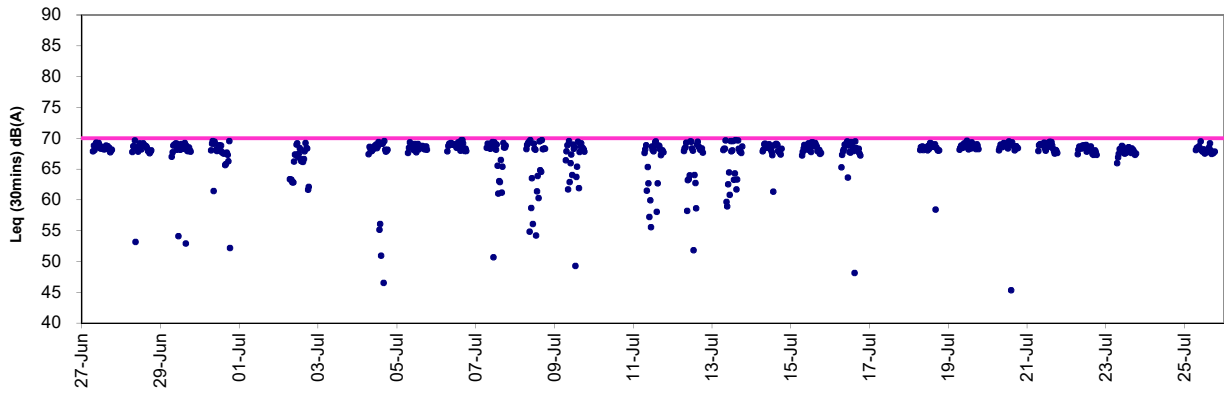

Remark(s):  
Power interruption was experienced from i)0001hrs on 27 Jun 2022 to 1510hrs on 29 Jun 2022; ii)1701hrs on 30 Jun to 1115hrs on 06 Jul 2022; iii)1331hrs on 07 Jul 2022 to 1400hrs on 14 Jul 2022; iv)2301hrs on 16 Jul 2022 to 2300hrs on 17 Jul 2022; v) 1201hrs on 18 Jul 2022 to 1455hrs on 20 Jul 2022; and vi)1731hrs on 21 Jul 2022 to 2400hrs on 26 Jun 2022.

Graphic Presentation of Real Time Noise Monitoring Result (RTN2a- Hong Kong Electric Centre)

Graphic Presentation of Real Time Noise Monitoring Result (RTN3-Yu Lee Mo Fan Memorial School)

Day Time (0700 -1900 hrs on normal weekdays)