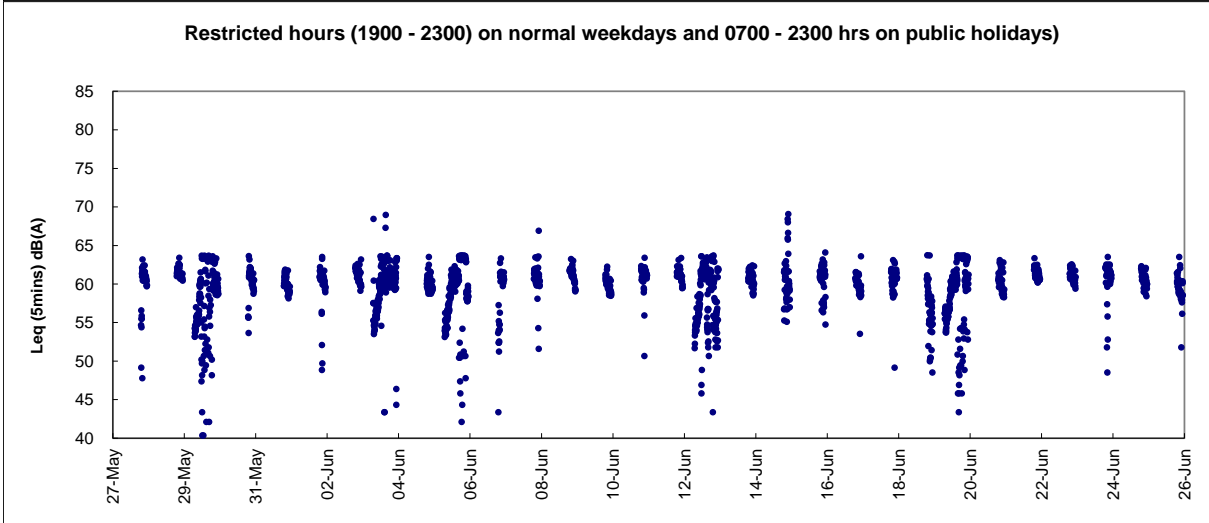

Graphic Presentation of Real Time Noise Monitoring Result (RTN4-Causeway Bay Community Centre)