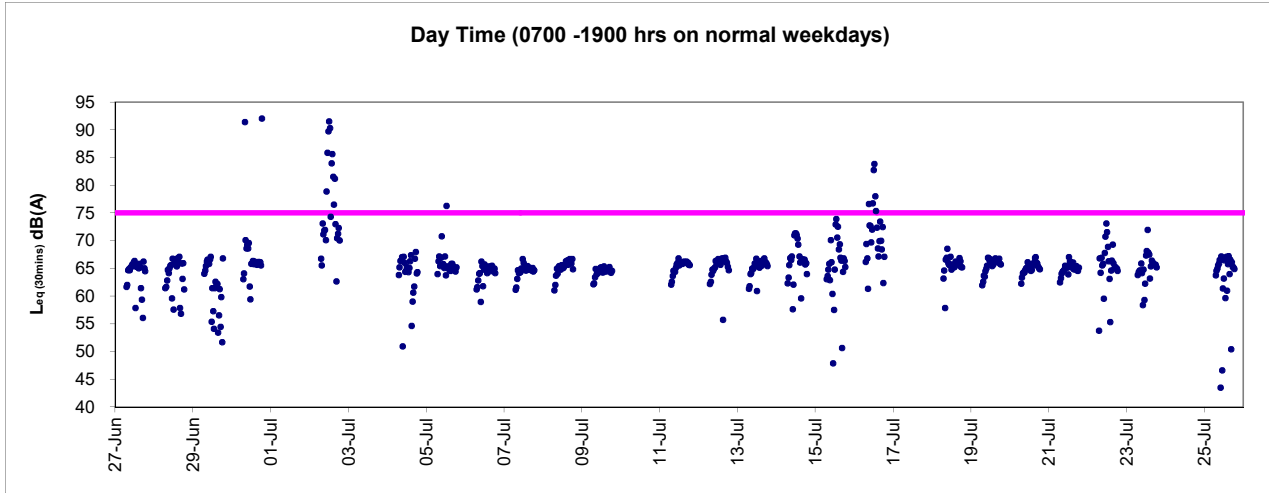

Graphic Presentation of Real Time Noise Monitoring Result (RTN2a- Hong Kong Electric Centre)