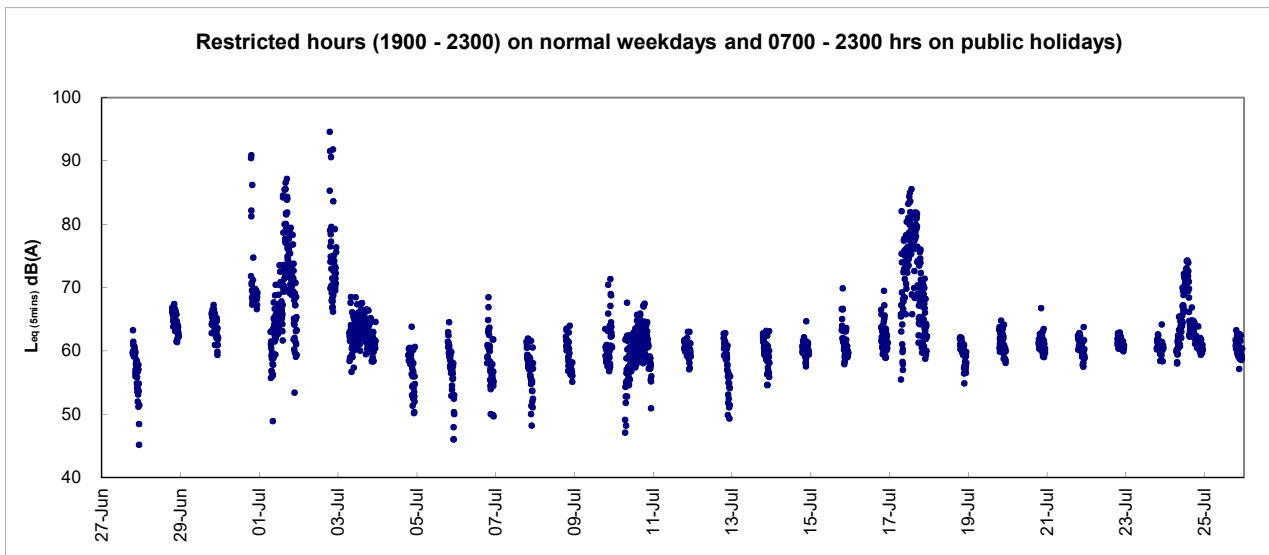

Graphic Presentation of Real Time Noise Monitoring Result (RTN2a- Hong Kong Electric Centre)