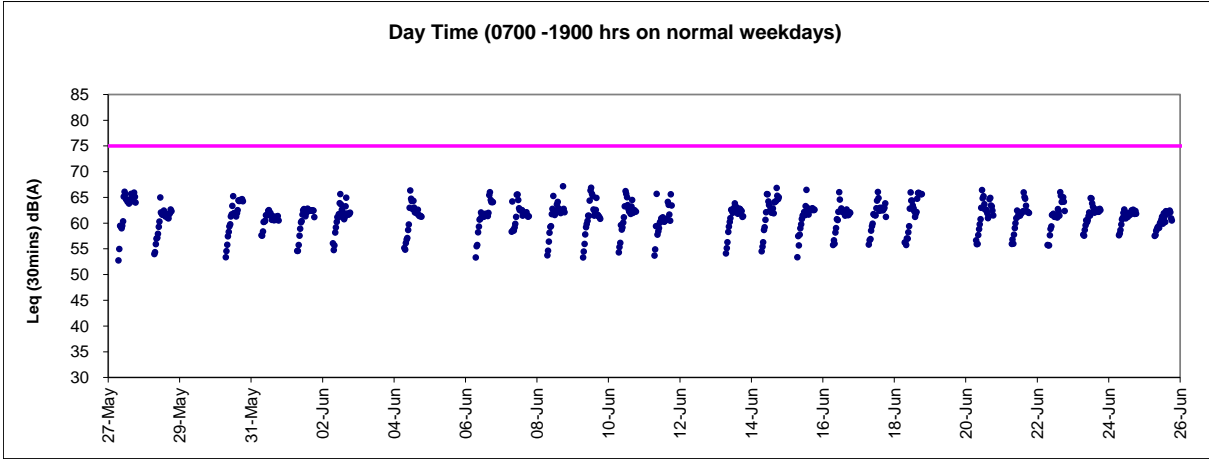

Graphic Presentation of Real Time Noise Monitoring Result (RTN1-Food and Environmental Hygiene Department Depot)

Remark(s):  
Power interruption was experienced from i)0001hrs on 27 May 2022 to 1600hrs on 01 Jun 2022; ii)0916hrs on 06 Jun to 1630hrs on 08 Jun 2022; iii)1046hrs on 13 Jun 2022 to 1620hrs on 16 Jun 2022; iv)1541hrs on 17 Jun 2022 to 1620hrs on 22 Jun 2022; and v)2301hrs on 25 Jun 2022 to 2400hrs on 26 Jun 2022.

Graphic Presentation of Real Time Noise Monitoring Result (RTN2a- Hong Kong Electric Centre)

Graphic Presentation of Real Time Noise Monitoring Result (RTN3-Yu Lee Mo Fan Memorial School)

Remark(s):  
Power interruption was experienced from 1516hrs on 08 Jun 2022 to 1135hrs on 13 Jun 2022.

Graphic Presentation of Real Time Noise Monitoring Result (RTN4-Causeway Bay Community Centre)

Graphic Presentation of Real Time Noise Monitoring Result (RTN1-Food and Environmental Hygiene Department Depot)

Remark(s):  
Power interruption was experienced from i)0001hrs on 27 Jun 2022 to 1510hrs on 29 Jun 2022; ii)1701hrs on 30 Jun to 1115hrs on 06 Jul 2022; iii)1331hrs on 07 Jul 2022 to 1400hrs on 14 Jul 2022; iv)2301hrs on 16 Jul 2022 to 2300hrs on 17 Jul 2022; v) 1201hrs on 18 Jul 2022 to 1455hrs on 20 Jul 2022; and vi)1731hrs on 21 Jul 2022 to 2400hrs on 26 Jun 2022.