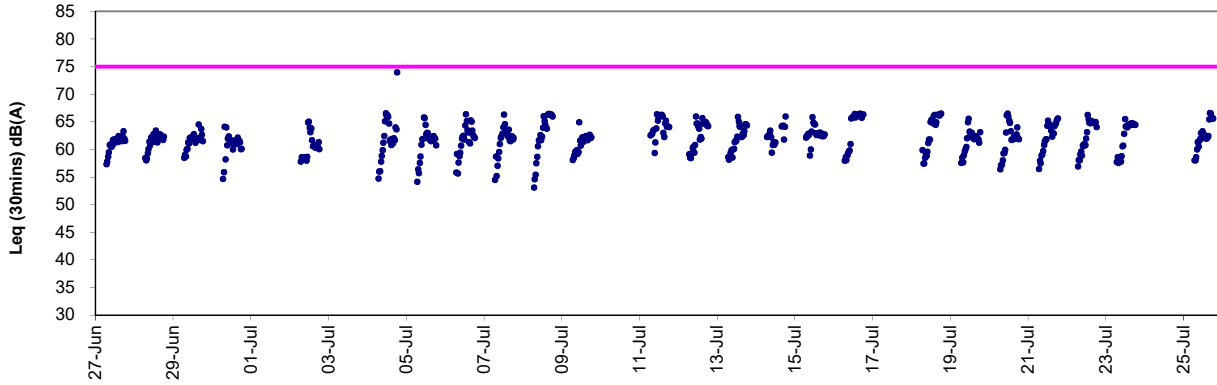

Remark(s):  
Power interruption was experienced from i)0001hrs on 27 Jun 2022 to 1510hrs on 29 Jun 2022; ii)1701hrs on 30 Jun to 1115hrs on 06 Jul 2022; iii)1331hrs on 07 Jul 2022 to 1400hrs on 14 Jul 2022; iv)2301hrs on 16 Jul 2022 to 2300hrs on 17 Jul 2022; v) 1201hrs on 18 Jul 2022 to 1455hrs on 20 Jul 2022; and vi)1731hrs on 21 Jul 2022 to 2400hrs on 26 Jun 2022.

Restricted hours (1900 - 2300) on normal weekdays and 0700 - 2300 hrs on public holidays)

Night Time (2300 - 0700hrs)

Graphic Presentation of Real Time Noise Monitoring Result (RTN4-Causeway Bay Community Centre)

Day Time (0700 -1900 hrs on normal weekdays)

Restricted hours (1900 - 2300) on normal weekdays and 0700 - 2300 hrs on public holidays)

Night Time (2300 - 0700hrs)