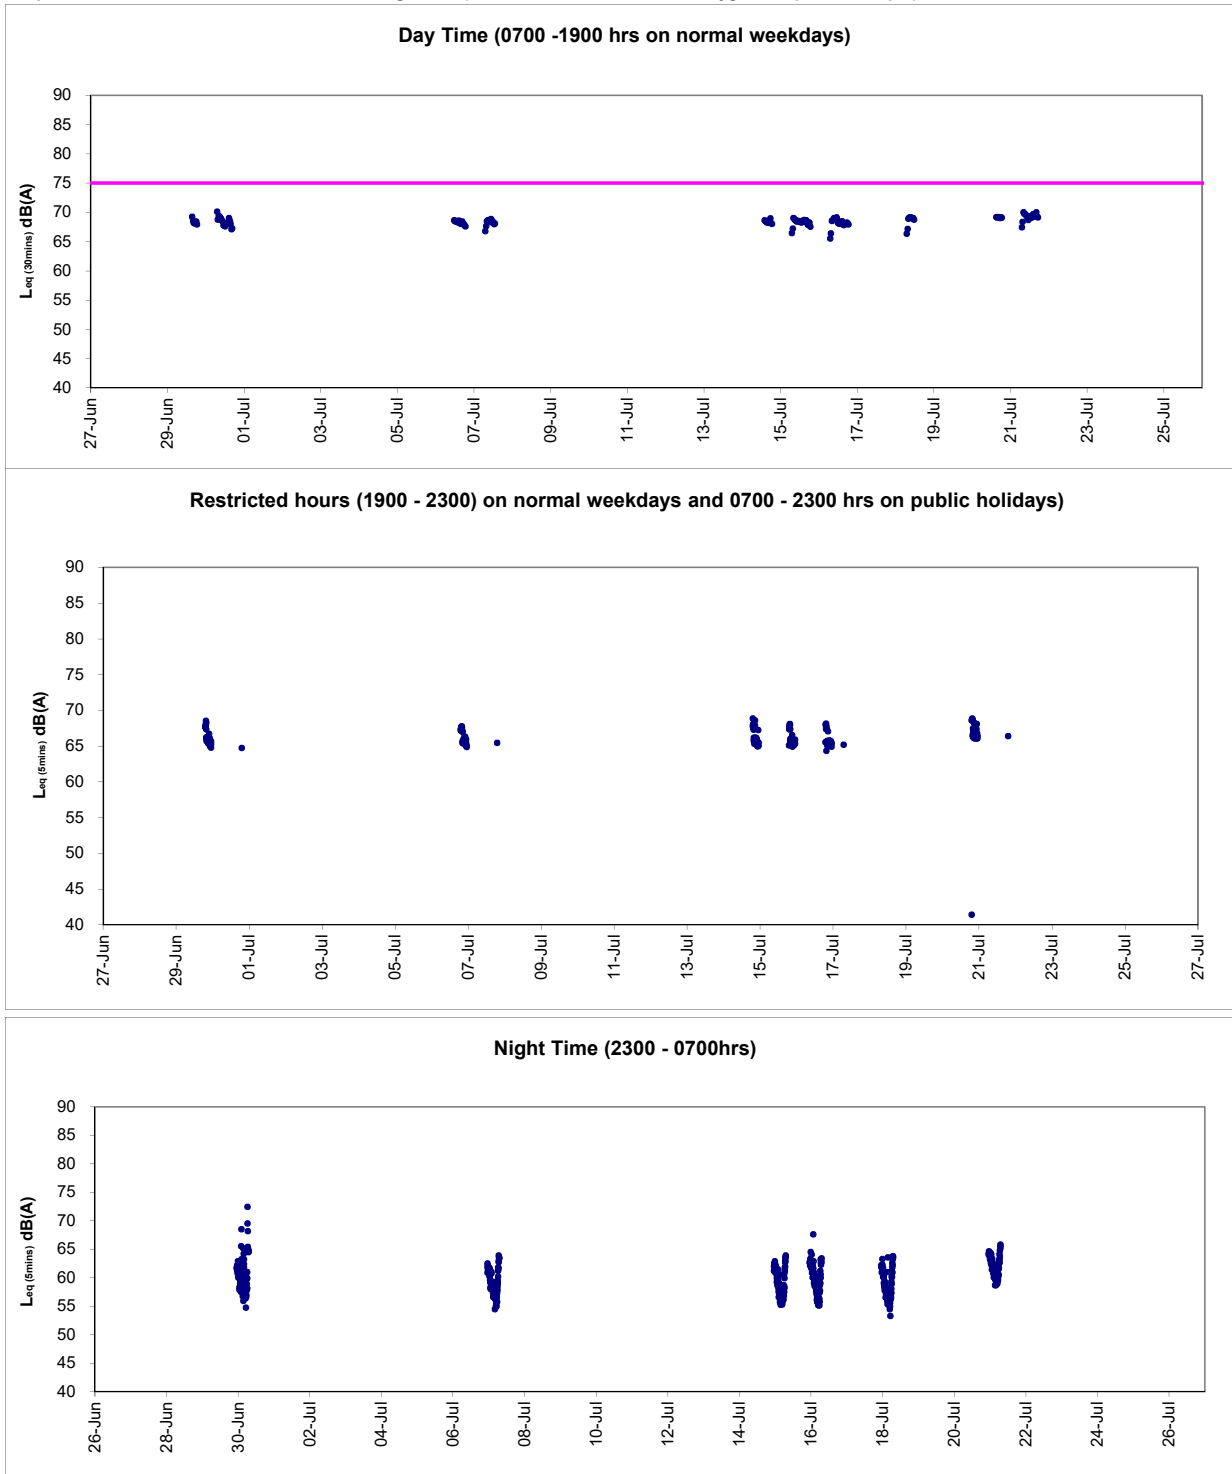

Graphic Presentation of Real Time Noise Monitoring Result (RTN1-Food and Environmental Hygiene Department Depot)

Remark(s):  
Power interruption was experienced from i)0001hrs on 27 May 2022 to 1600hrs on 01 Jun 2022; ii)0916hrs on 06 Jun to 1630hrs on 08 Jun 2022; iii)1046hrs on 13 Jun 2022 to 1620hrs on 16 Jun 2022; iv)1541hrs on 17 Jun 2022 to 1620hrs on 22 Jun 2022; and v)2301hrs on 25 Jun 2022 to 2400hrs on 26 Jun 2022.

Graphic Presentation of Real Time Noise Monitoring Result (RTN2a- Hong Kong Electric Centre)

Graphic Presentation of Real Time Noise Monitoring Result (RTN3-Yu Lee Mo Fan Memorial School)

Remark(s):  
Power interruption was experienced from 1516hrs on 08 Jun 2022 to 1135hrs on 13 Jun 2022.

Remark(s):  
Power interruption was experienced from i)0001hrs on 27 Jun 2022 to 1510hrs on 29 Jun 2022; ii)1701hrs on 30 Jun to 1115hrs on 06 Jul 2022; iii)1331hrs on 07 Jul 2022 to 1400hrs on 14 Jul 2022; iv)2301hrs on 16 Jul 2022 to 2300hrs on 17 Jul 2022; v) 1201hrs on 18 Jul 2022 to 1455hrs on 20 Jul 2022; and vi)1731hrs on 21 Jul 2022 to 2400hrs on 26 Jun 2022.

Day Time (0700 -1900 hrs on normal weekdays)

Restricted hours (1900 - 2300) on normal weekdays and 0700 - 2300 hrs on public holidays)

Night Time (2300 - 0700hrs)