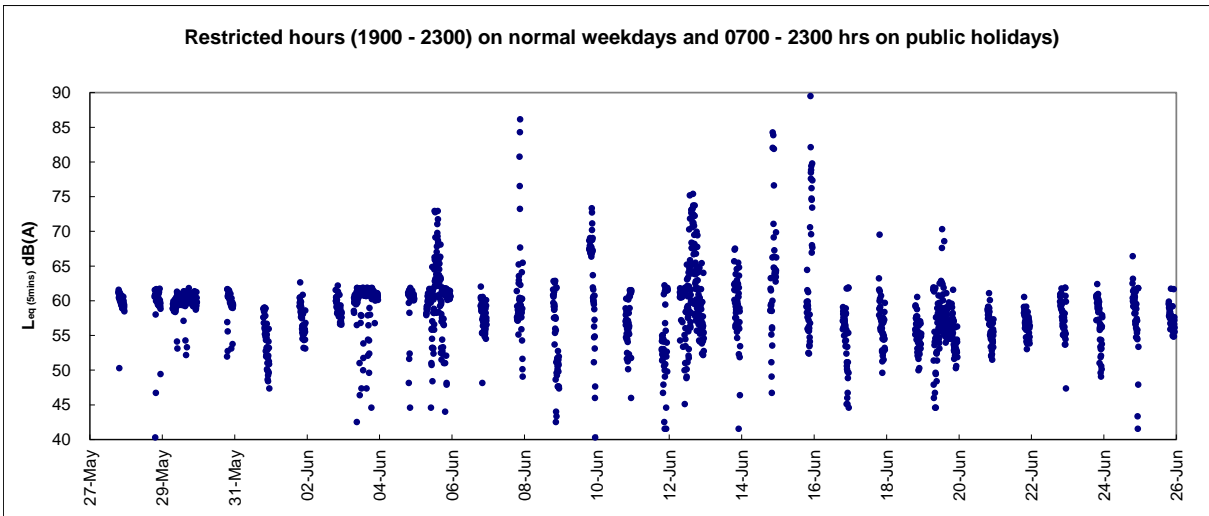

Graphic Presentation of Real Time Noise Monitoring Result (RTN2a- Hong Kong Electric Centre)