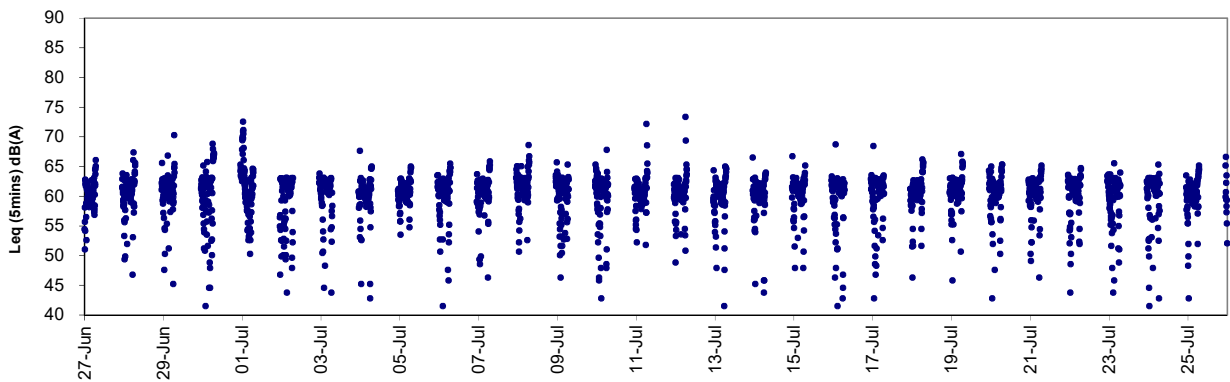

Remark(s):  
Power interruption was experienced from i)0001hrs on 27 Jun 2022 to 1510hrs on 29 Jun 2022; ii)1701hrs on 30 Jun to 1115hrs on 06 Jul 2022; iii)1331hrs on 07 Jul 2022 to 1400hrs on 14 Jul 2022; iv)2301hrs on 16 Jul 2022 to 2300hrs on 17 Jul 2022; v) 1201hrs on 18 Jul 2022 to 1455hrs on 20 Jul 2022; and vi)1731hrs on 21 Jul 2022 to 2400hrs on 26 Jun 2022.

Graphic Presentation of Real Time Noise Monitoring Result (RTN2a- Hong Kong Electric Centre)

Graphic Presentation of Real Time Noise Monitoring Result (RTN3-Yu Lee Mo Fan Memorial School)

Day Time (0700 -1900 hrs on normal weekdays)

Restricted hours (1900 - 2300) on normal weekdays and 0700 - 2300 hrs on public holidays)

Night Time (2300 - 0700hrs)

Graphic Presentation of Real Time Noise Monitoring Result (RTN4-Causeway Bay Community Centre)

Day Time (0700 -1900 hrs on normal weekdays)

Restricted hours (1900 - 2300) on normal weekdays and 0700 - 2300 hrs on public holidays)

Night Time (2300 - 0700hrs)