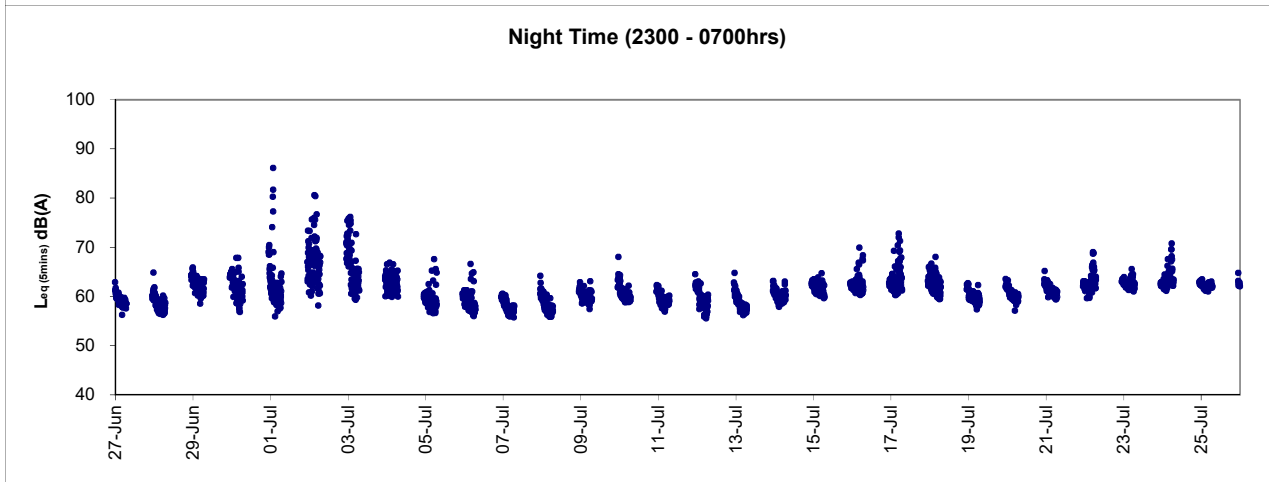

Graphic Presentation of Real Time Noise Monitoring Result (RTN2a- Hong Kong Electric Centre)