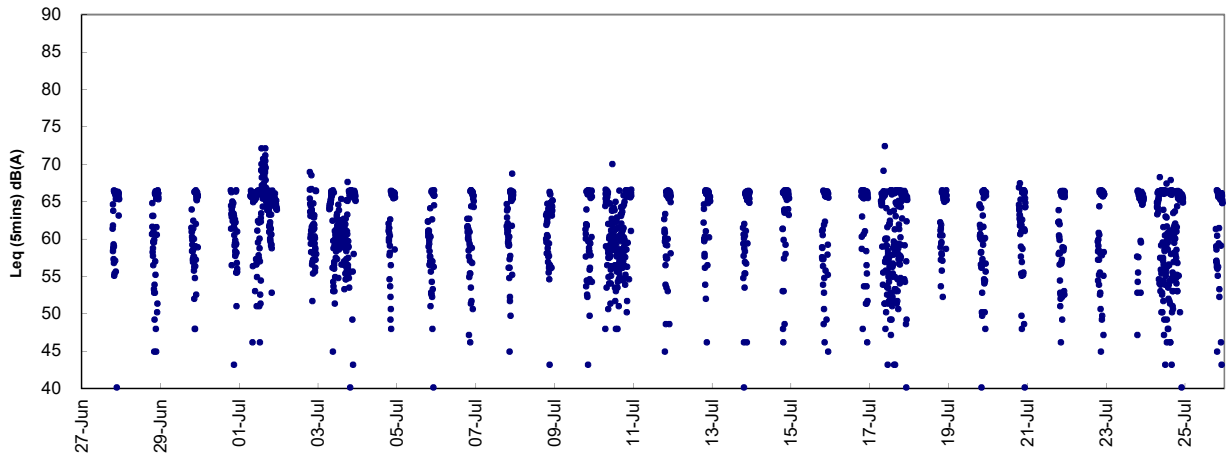

Remark(s):  
Power interruption was experienced from i)0001hrs on 27 Jun 2022 to 1510hrs on 29 Jun 2022; ii)1701hrs on 30 Jun to 1115hrs on 06 Jul 2022; iii)1331hrs on 07 Jul 2022 to 1400hrs on 14 Jul 2022; iv)2301hrs on 16 Jul 2022 to 2300hrs on 17 Jul 2022; v) 1201hrs on 18 Jul 2022 to 1455hrs on 20 Jul 2022; and vi)1731hrs on 21 Jul 2022 to 2400hrs on 26 Jun 2022.

Graphic Presentation of Real Time Noise Monitoring Result (RTN2a- Hong Kong Electric Centre)

Graphic Presentation of Real Time Noise Monitoring Result (RTN3-Yu Lee Mo Fan Memorial School)

Day Time (0700 -1900 hrs on normal weekdays)

Restricted hours (1900 - 2300) on normal weekdays and 0700 - 2300 hrs on public holidays)

Night Time (2300 - 0700hrs)

Graphic Presentation of Real Time Noise Monitoring Result (RTN4-Causeway Bay Community Centre)

Day Time (0700 -1900 hrs on normal weekdays)

Restricted hours (1900 - 2300) on normal weekdays and 0700 - 2300 hrs on public holidays)

Night Time (2300 - 0700hrs)