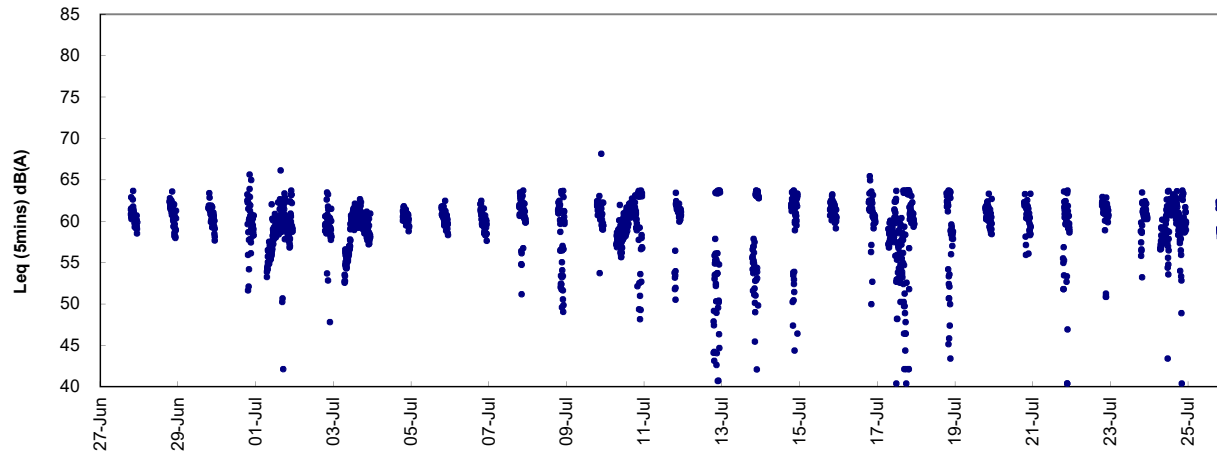

Remark(s):  
Power interruption was experienced from i)0001hrs on 27 Jun 2022 to 1510hrs on 29 Jun 2022; ii)1701hrs on 30 Jun to 1115hrs on 06 Jul 2022; iii)1331hrs on 07 Jul 2022 to 1400hrs on 14 Jul 2022; iv)2301hrs on 16 Jul 2022 to 2300hrs on 17 Jul 2022; v) 1201hrs on 18 Jul 2022 to 1455hrs on 20 Jul 2022; and vi)1731hrs on 21 Jul 2022 to 2400hrs on 26 Jun 2022.

Restricted hours (1900 - 2300) on normal weekdays and 0700 - 2300 hrs on public holidays)

Night Time (2300 - 0700hrs)

Graphic Presentation of Real Time Noise Monitoring Result (RTN4-Causeway Bay Community Centre)

Day Time (0700 -1900 hrs on normal weekdays)

Restricted hours (1900 - 2300) on normal weekdays and 0700 - 2300 hrs on public holidays)

Night Time (2300 - 0700hrs)