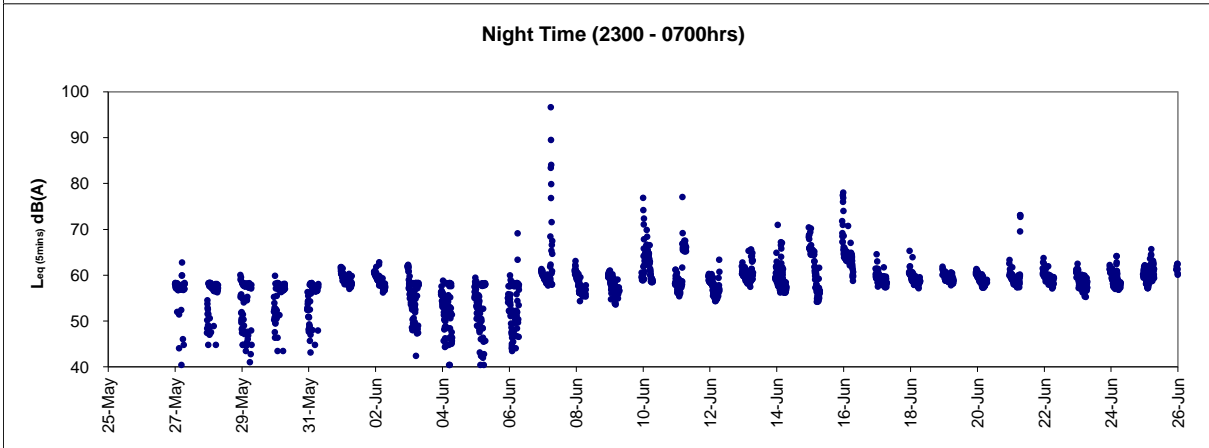

Graphic Presentation of Real Time Noise Monitoring Result (RTN1-Food and Environmental Hygiene Department Depot)

Remark(s):  
Power interruption was experienced from i)0001hrs on 27 May 2022 to 1600hrs on 01 Jun 2022; ii)0916hrs on 06 Jun to 1630hrs on 08 Jun 2022; iii)1046hrs on 13 Jun 2022 to 1620hrs on 16 Jun 2022; iv)1541hrs on 17 Jun 2022 to 1620hrs on 22 Jun 2022; and v)2301hrs on 25 Jun 2022 to 2400hrs on 26 Jun 2022.

Graphic Presentation of Real Time Noise Monitoring Result (RTN2a- Hong Kong Electric Centre)

Graphic Presentation of Real Time Noise Monitoring Result (RTN3-Yu Lee Mo Fan Memorial School)

Remark(s):  
Power interruption was experienced from 1516hrs on 08 Jun 2022 to 1135hrs on 13 Jun 2022.

Remark(s):  
Power interruption was experienced from i)0001hrs on 27 Jun 2022 to 1510hrs on 29 Jun 2022; ii)1701hrs on 30 Jun to 1115hrs on 06 Jul 2022; iii)1331hrs on 07 Jul 2022 to 1400hrs on 14 Jul 2022; iv)2301hrs on 16 Jul 2022 to 2300hrs on 17 Jul 2022; v) 1201hrs on 18 Jul 2022 to 1455hrs on 20 Jul 2022; and vi)1731hrs on 21 Jul 2022 to 2400hrs on 26 Jun 2022.